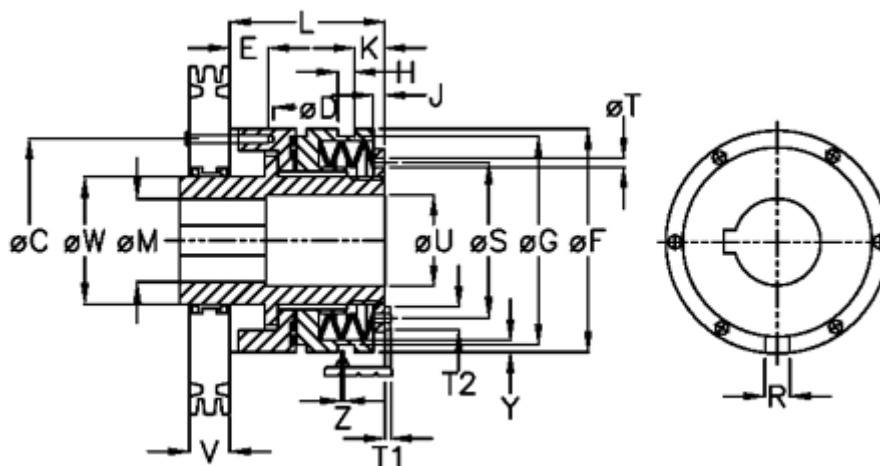

Article number: 46922531

Description: Torque limiter Safelifting C 25 S

Measures

C	= 70	J	= 6.0	T1	= 4.0
D	= 6xM5	K	= 12.0	T2	= 8
Disc spring mounting	= 6x1S	L	= 83.0	U	= 26
Disc spring version	= S - light	M max	= 25	V	= 33.0
E	= 8.0	M min	= 10	W	= 38
F	= 82	R	= 6	X	= 35.0
G	= 73.0	S	= 48	Y	= 2
H	= 9	T	= 5	Z	= 0.0